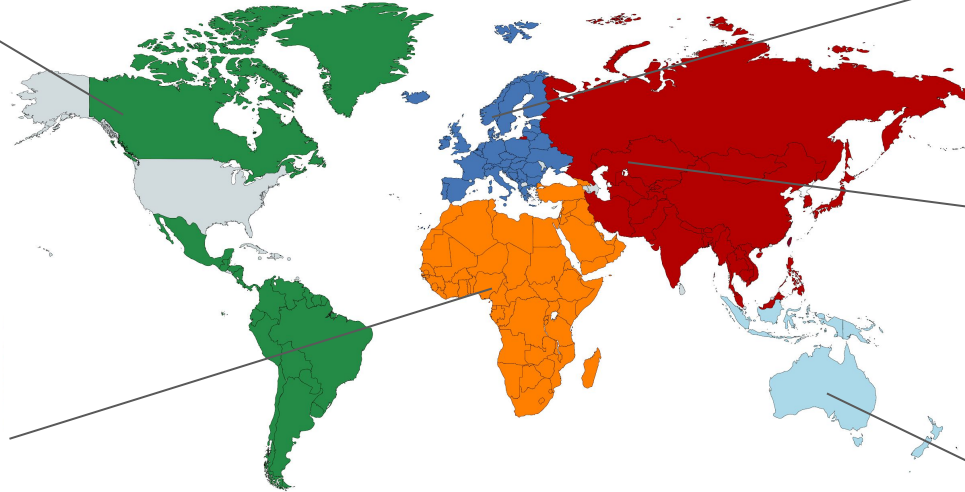

INTERNATIONAL SHIPPING RATES

All international shipments are sent via FedEx and fees typically include customs and duties to ensure all gifts make it to their final destination.

NORTH & SOUTH AMERICA (Non-US)

via FedEx

MIN \$50 USD
MAX \$195 USD
(approx.)

EUROPE

via FedEx

MIN \$95 USD
MAX \$200 USD
(approx.)

ASIA

via FedEx

MIN \$105 USD
MAX \$245 USD
(approx.)

MIDDLE EAST & AFRICA

via FedEx

MIN \$120 USD
MAX \$280 USD
(approx.)

OCEANIA

via FedEx

MIN \$150 USD
MAX \$170 USD
(approx.)

All rates are for one item, bulk orders may result in discounts.